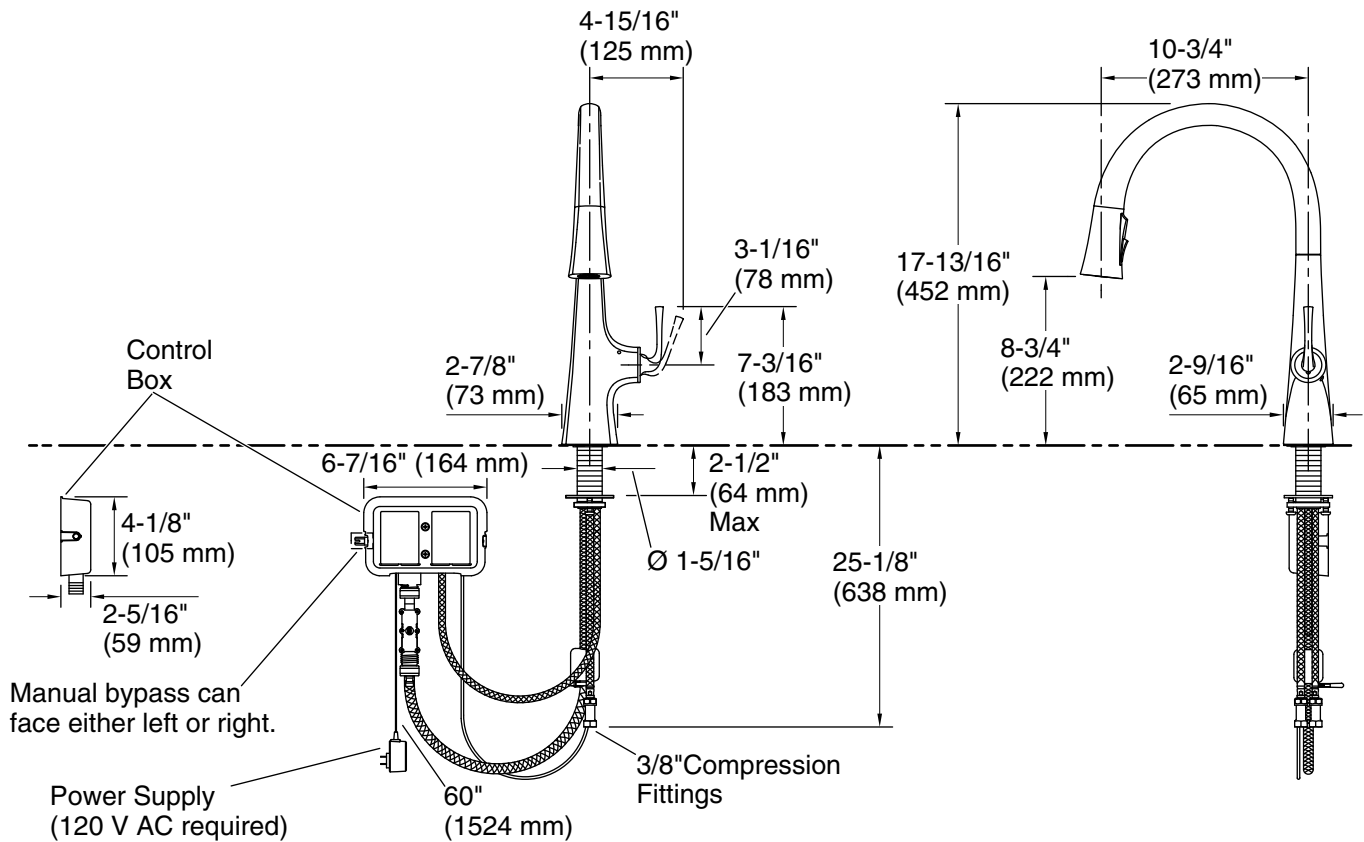

Technical Information

All product dimensions are nominal.

Power source: Plug - AC, not included

Drain included: No

Spout:

Spout reach: 10-3/4" (273 mm)

Notes

Install this product according to the installation instructions.

ADA complaint for faucet handles only.

ADA, CSA B651 compliant when installed to the specific requirements of these regulations.